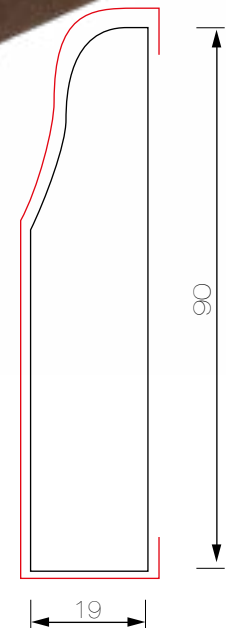

Molduras para Piso

Guardapolvo GP22

MDF 2.44mt.

Guardapolvo G60
MDF 2.44mt.

Guardapolvo G50

MDF 2.44mt.

Gris Ceniza

Bambú Rústico

Chapa Mara Clara

Guardapolvo G387

MDF 2.44mt.

Zócalo

MDF 2.44mt.

Pilastra 356

MDF 2.44mt.

Guardapolvo con Chaflan
MDF 2.44mt.

Canto Peldaño

MDF 2.44mt.

Ver colores disponibles

Guía Compensación ***MDF 2.44mt.***

Ver colores disponibles

Guía Remate

MDF 2.44mt.

Ver colores disponibles

Transición

MDF 2.44mt.

Ver colores disponibles

A photograph showing a doorway with a wooden door frame on the right. In the background, a bright green storage bin sits on a light-colored wooden floor. To the left, a black metal table leg is visible. The scene is brightly lit, suggesting natural light from a window above the doorway.