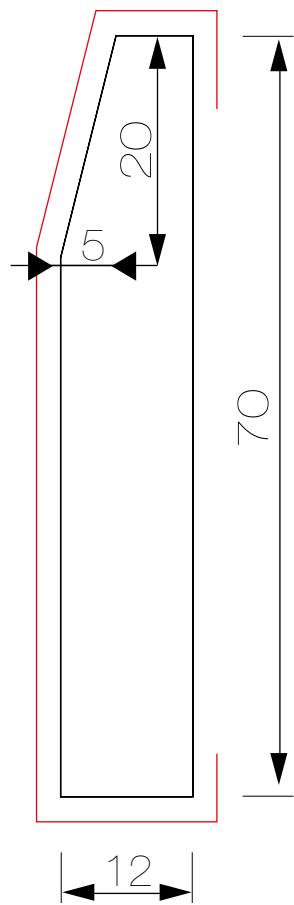

Chapa Mara Clara

Guardapolvo G387

MDF 2.44mt.

Zócalo

MDF 2.44mt.

Pilastra 356

MDF 2.44mt.

Guardapolvo con Chaflan
MDF 2.44mt.

Canto Peldaño

MDF 2.44mt.

Ver colores disponibles

Guía Compensación ***MDF 2.44mt.***

Ver colores disponibles

Guía Remate

MDF 2.44mt.

Ver colores disponibles

Transición

MDF 2.44mt.

Ver colores disponibles

A photograph showing a doorway with a wooden door frame on the right. In the background, a bright green storage bin sits on a light-colored wooden floor. To the left, a black metal table leg is visible. The scene is brightly lit, suggesting natural light from a window above the doorway.

Marco de Puerta M1

MDF RH 2.14mt.
40mm. x 90mm.

MDF RH 2.5mt.
30mm. x 90mm.
40mm. x 90mm.

MDF RH 3.0mt.
30mm. x 90mm.

Marco de Puerta M1 Pino

MDF RH 2.5mt.
30mm. x 90mm.

Blanco

Marco de Puerta M1