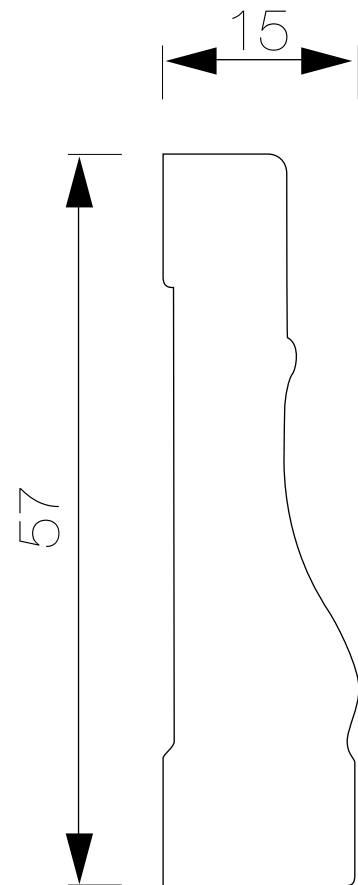

Chapa Mara Clara

Guardapolvo G387

MDF 2.44mt.

Zócalo

MDF 2.44mt.

Pilastra 356

MDF 2.44mt.

Guardapolvo con Chaflan
MDF 2.44mt.

Canto Peldaño

MDF 2.44mt.

Ver colores disponibles

Guía Compensación ***MDF 2.44mt.***

Ver colores disponibles

Guía Remate

MDF 2.44mt.

Ver colores disponibles

Transición

MDF 2.44mt.

Ver colores disponibles

A photograph showing a doorway with a wooden door frame on the right. In the background, a bright green storage bin sits on a light-colored wooden floor. To the left, a black metal table leg is visible. The scene is brightly lit, suggesting natural light from a window above the doorway.